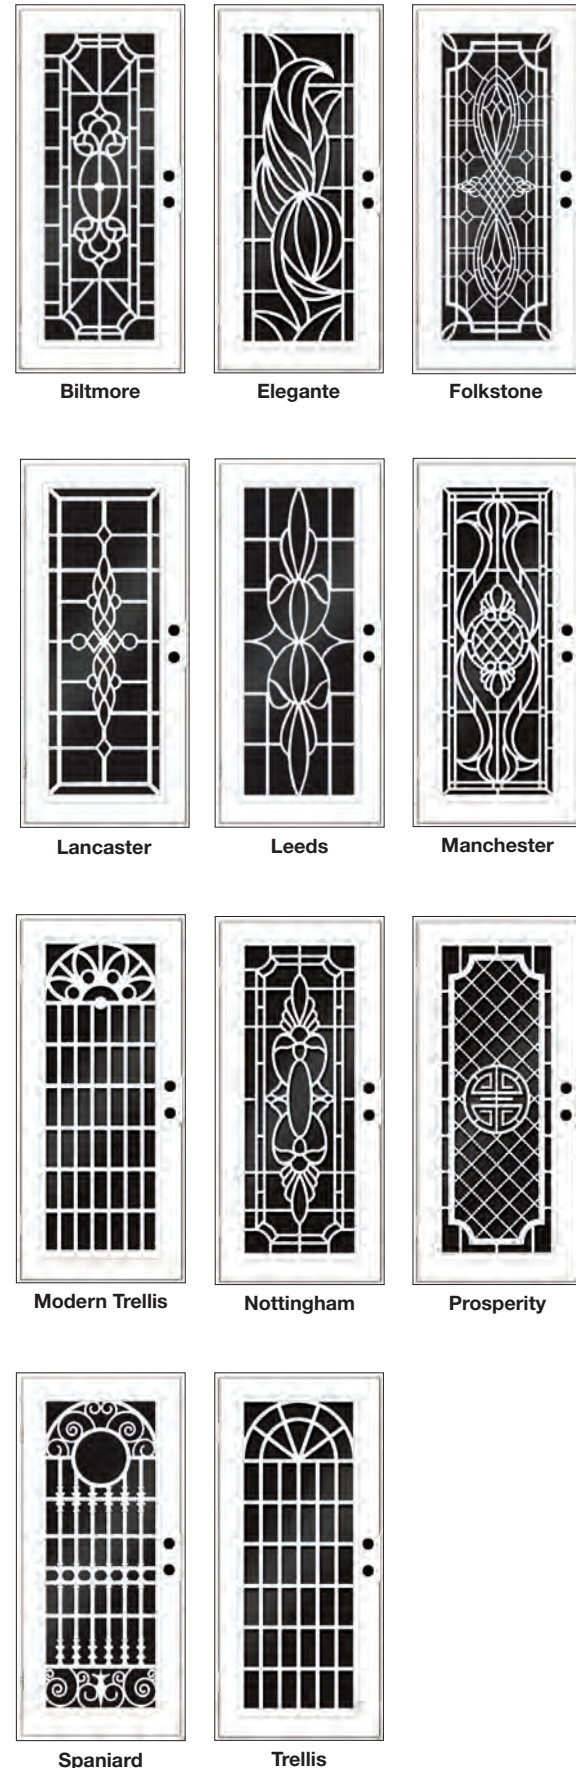

Decorative