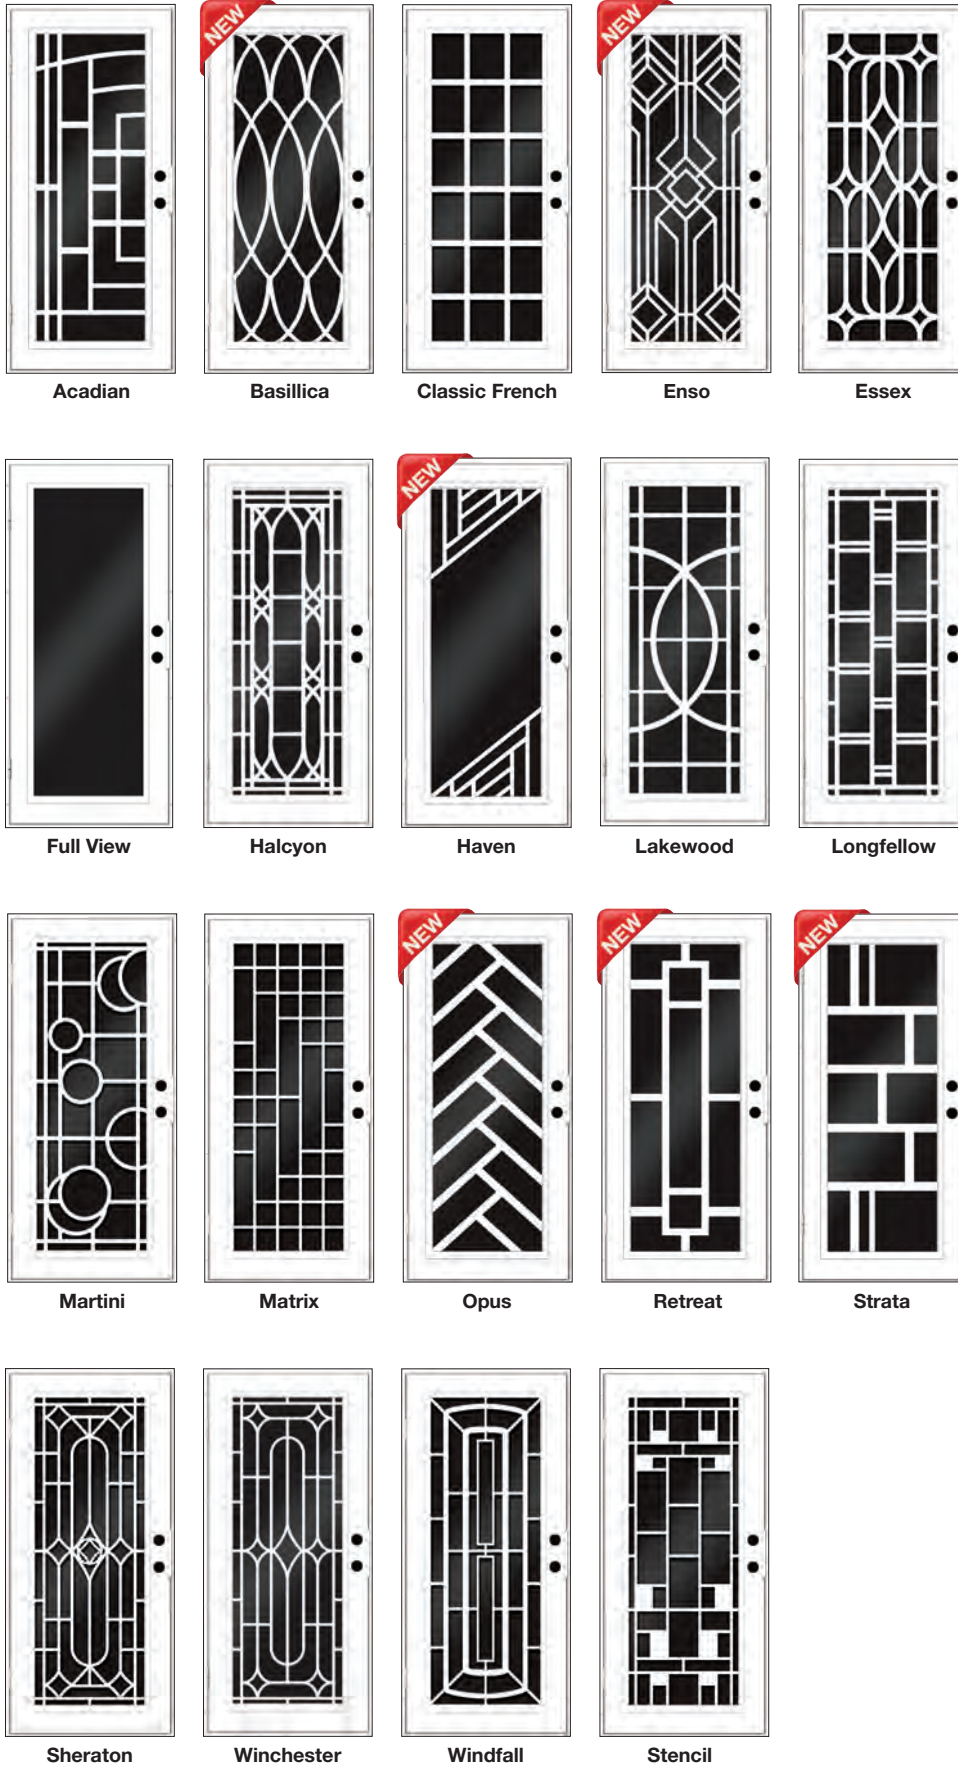

## MESHTEC

Advanced Screen Systems

IMPACT      SHEER      PRY

\*Not available on pool code handle height doors. Meshtec screen is the only screen available in the Full View, Haven and Terra door.

Single door images shown are 36" x 80" doors and show the direction of the design when it is manufactured. Designs will change slightly with door width and height variations.

Double doors have a center post that is attached to the passive door, leaving no obstruction to the entryway when both doors are open. The active door (with handle) can be specified as left or right.

Some single door designs are mirrored in a double door as shown below.

## Modern and Architectural