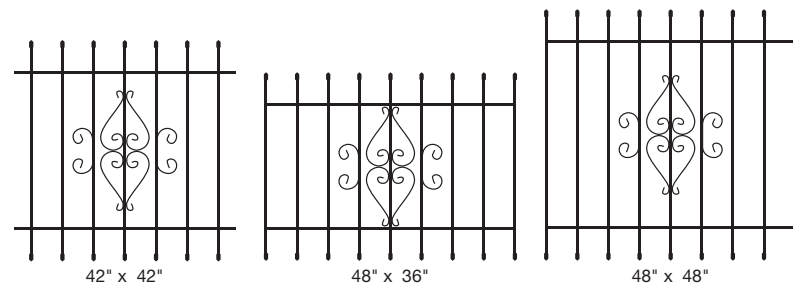

How to select a size for window guards
Window guard brackets require a minimum of 1" mounting surface. Mounting screws must be secured to a stud in the wall. Dependent on these requirements, and visual preference, you may choose to cover only a portion of the window, extend to the window frame, or go beyond the window frame.

- For width, measure between left and right mounting surfaces
- For height, select size to cover window and suit your visual preference

	Flush-mount Brackets Flush-mount Brackets will mount the guard flush to the mounting surface.		Inside-mount Brackets Inside-mount Brackets will mount the guard to the inner surface of the window frame.
	3" Projection Brackets 3" Projection Brackets will project the guard 3" forward from the mounting surface.		T-Brackets T-Brackets join two window guards side-by-side to cover large windows; requires a mounting surface behind the joint of the two window guards.
	Connector Pins Connector Pins join two window guards side-by-side to cover large windows; does not require a mounting surface behind the joint of the two window guards.		Foot-operated Release Kit Foot-operated release will provide an exit in case of emergency, with one easy kick. (Available in black only)