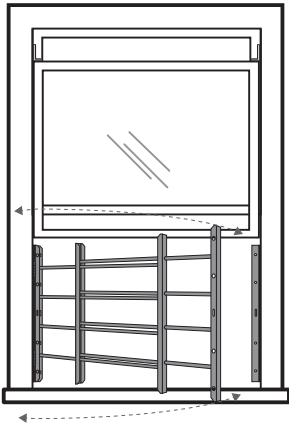

Horizontal Window Guards

Typically mounted on the interior of your home, Horizontal Window Guards provide protection against window falls and are a strong deterrent to forced entry.

Hinged Window Guards

Hinged window guards will unlatch and swing open, for an easy exit in case of emergency.

W	H	Bars
23-1/4" up to 42-1/2"	15"	3 Bar
23-1/4" up to 42-1/2"	19"	4 Bar
23-1/4" up to 42-1/2"	23"	5 Bar
23-1/4" up to 42-1/2"	27"	6 Bar

BLACK