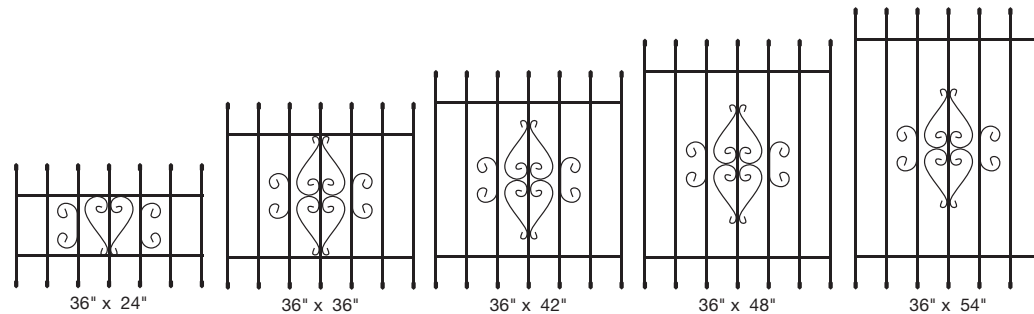

How to select a size for window guards
Window guard brackets require a minimum of 1" mounting surface. Mounting screws must be secured to a stud in the wall. Dependent on these requirements, and visual preference, you may choose to cover only a portion of the window, extend to the window frame, or go beyond the window frame.

- For width, measure between left and right mounting surfaces
- For height, select size to cover window and suit your visual preference

	Flush-mount Brackets Flush-mount Brackets will mount the guard flush to the mounting surface.		Inside-mount Brackets Inside-mount Brackets will mount the guard to the inner surface of the window frame.
	3" Projection Brackets 3" Projection Brackets will project the guard 3" forward from the mounting surface.		T-Brackets T-Brackets join two window guards side-by-side to cover large windows; requires a mounting surface behind the joint of the two window guards.
	Connector Pins Connector Pins join two window guards side-by-side to cover large windows; does not require a mounting surface behind the joint of the two window guards.		Foot-operated Release Kit Foot-operated release will provide an exit in case of emergency, with one easy kick. (Available in black only)