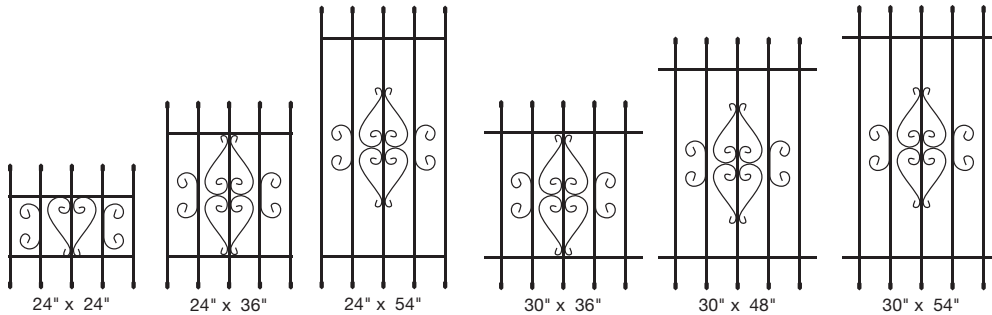

Vertical Window Guards

Mounted on the exterior of your home, the Su Casa Vertical Window Guard provides the ultimate deterrent to forced entry and adds a tasteful architectural accent.

- Rigid steel construction
- Durable powder-coat finish in 2 colors
- Mounting brackets available for flush, projected, or inside-mount applications (sold separately)
- Cover larger windows using 2 panels and connector pins or T-brackets
- Foot-operated release kit available (may be required by code)