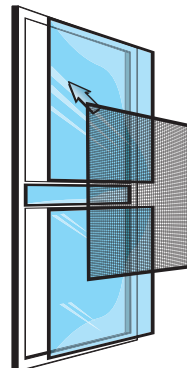

Roma

30" x 80"
32" x 80"
34" x 80"
36" x 80"
Custom Single 24" - 54" wide 77" - 98" high
60" x 80"
64" x 80"
68" x 80"
72" x 80"
Custom Double 48" - 108" wide 77" - 98" high
Custom Patio 51" - 111" wide 77" - 98" high

Sun Ray

30" x 80"
32" x 80"
34" x 80"
36" x 80"
Custom Single 24" - 54" wide 75" - 98" high
60" x 80"
64" x 80"
68" x 80"
72" x 80"
Custom Double 48" - 108" wide 75" - 98" high
Custom Patio 51" - 111" wide 75" - 98" high

### Interchangeable Glass and Top Screen

- Panels switch in and out easily to allow alternating between glass and screen
- Requires storage of the panel not in use
- Bottom screen panel available for purchase