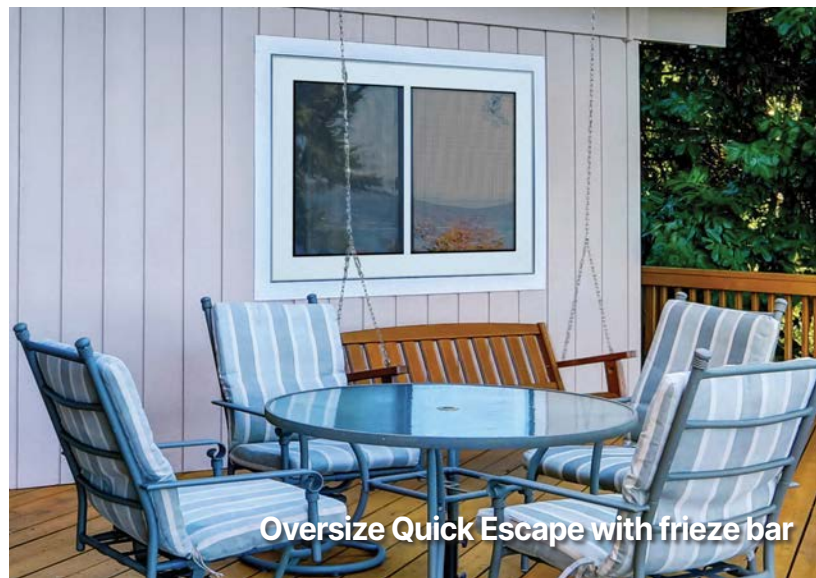

Sliding Patio Security Screen Door

Patent #: 12,221,818 B1

Heavy Duty Patio Screen Door

Heavy Duty Patio Screen Door

Ultimate Security Window Screens, Sidelites and Transoms

Options

Colors

Satin Finish - made to order Doors and Window Screens